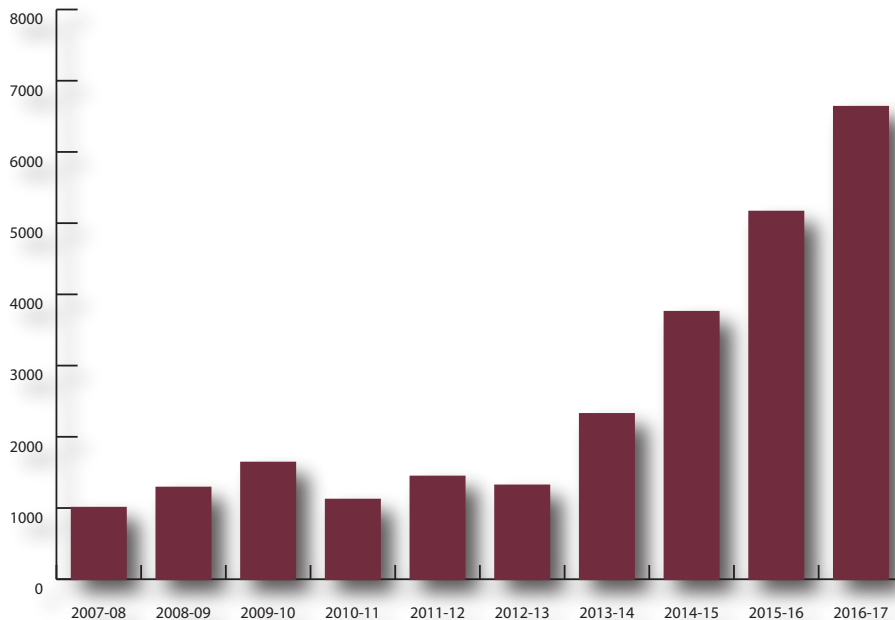

MISSISSIPPI STATE AVERAGE HOME ATTENDANCE THE LAST 10 SEASONS

HUMPHREY COLISEUM INDIVIDUAL RECORDS

- **Most Points**
  47 - Tan White vs. Vanderbilt [20T] (2/3/05)
- **Most Rebounds**
  26 - Sophie Ratliff vs. Shorter (2/15/88)
- **Most FG Made**
  20 - LaToya Thomas vs. Tulsa (11/17/02)
- **Most 3FG Made**
  8 - Meadow Overstreet vs. Miss. Valley St. (12/20/99)
- **Most FT Made**
  18 - Jennifer Fambrough vs. Northwestern St. (12/19/88)
- **Most Assists**
  13 - Katia May, vs. Tennessee Tech (11/21/13)
- **Most Steals**
  13 - Katia May, vs. Tennessee Tech (11/21/13)
- **Most Blocked Shots**
  10 - Martha Alwal vs. Jacksonville State (11/11/11)

HUMPHREY COLISEUM TEAM RECORDS

- **Most Points**
  117 - vs. Judson (2/24/86)
- **Most Rebounds**
  78 - vs. Judson (2/24/86)
- **Most FG Made**
  53 - vs. Judson (2/24/86)
- **Most 3FG Made**
  13 - vs. SE Louisiana (12/16/04)
- **Most FT Made**
  36 - vs. SE Louisiana (12/20/13)
- **Most Assists**
  30 - vs. Mississippi Valley (11/24/15)
- **Most Steals**
  30 - vs. Mississippi Valley (12/20/99)
- **Most Blocked Shots**
  32 - vs. Nicholls (12/7/08)
- **Most Blocked Shots**
  14 - vs. Jacksonville State (11/11/11)